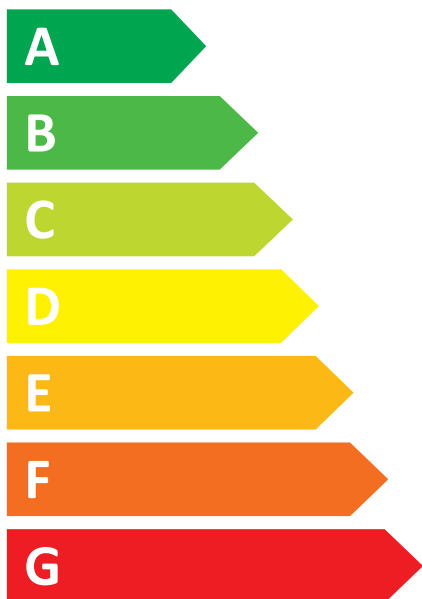

ENERG

 **Romio**

RWF2492M

39

kWh

9,0 kg

3:48

36 L